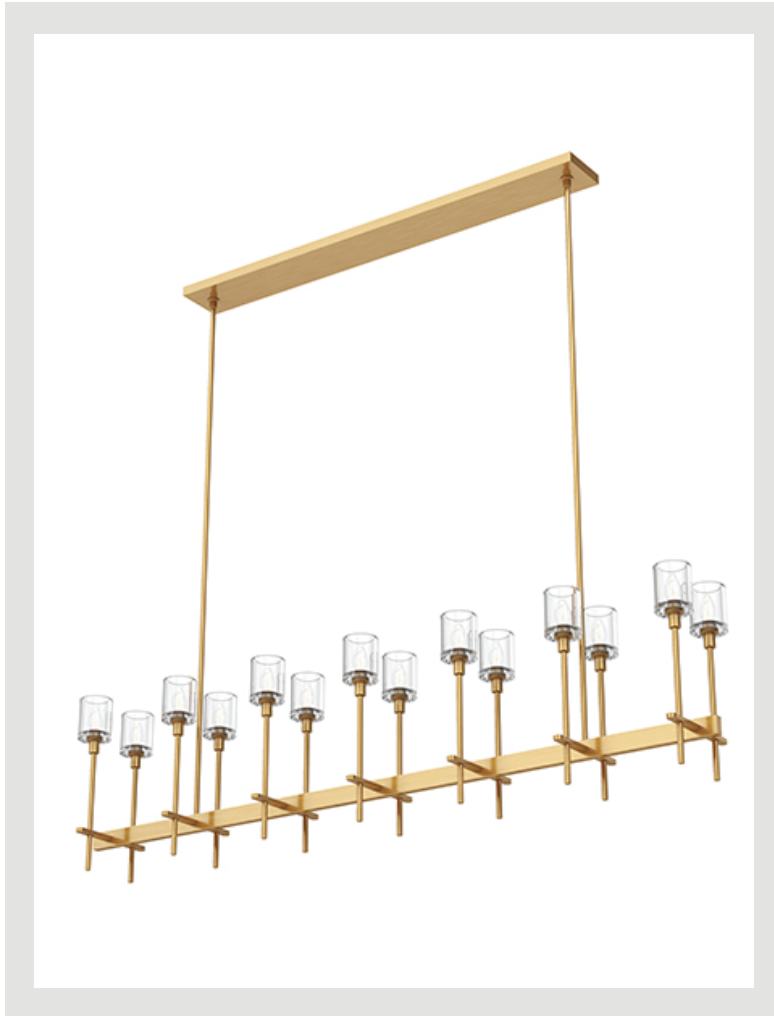

SALITA LP314314VBCC

FIXTURE DIMENSIONS	66.1"L x 9.4"W x 16.9"H
HEIGHT FROM CENTER	-
WEIGHT	45.6 LBS
GLASS	Clear Crystal
MATERIAL	Iron + Crystal
CANOPY SIZE	45.3"L x 5.1"W x 1"H
LAMPING	14 x 60W, E12
VOLTAGE	120V
WIRE ROD LENGTH	144" 6 x 12" + 2 x 6" + 2 x 4"
CORD TYPE	-
MINIMUM HANG HEIGHT	30.4"
INSTALL OPTIONS	-
ADA COMPLIANT	-
CERTIFICATION	UL
UPC	841387003617
PACKAGE SIZE	69.7" x 13" x 18.3"
PACKAGE WEIGHT	57 LBS

[D - Diameter, L - Length, W - Width, H - Height, E - Extension]

*For complete warranty terms, please visit:
www.aloralighting.com/warranty

AVAILABLE FINISHES: